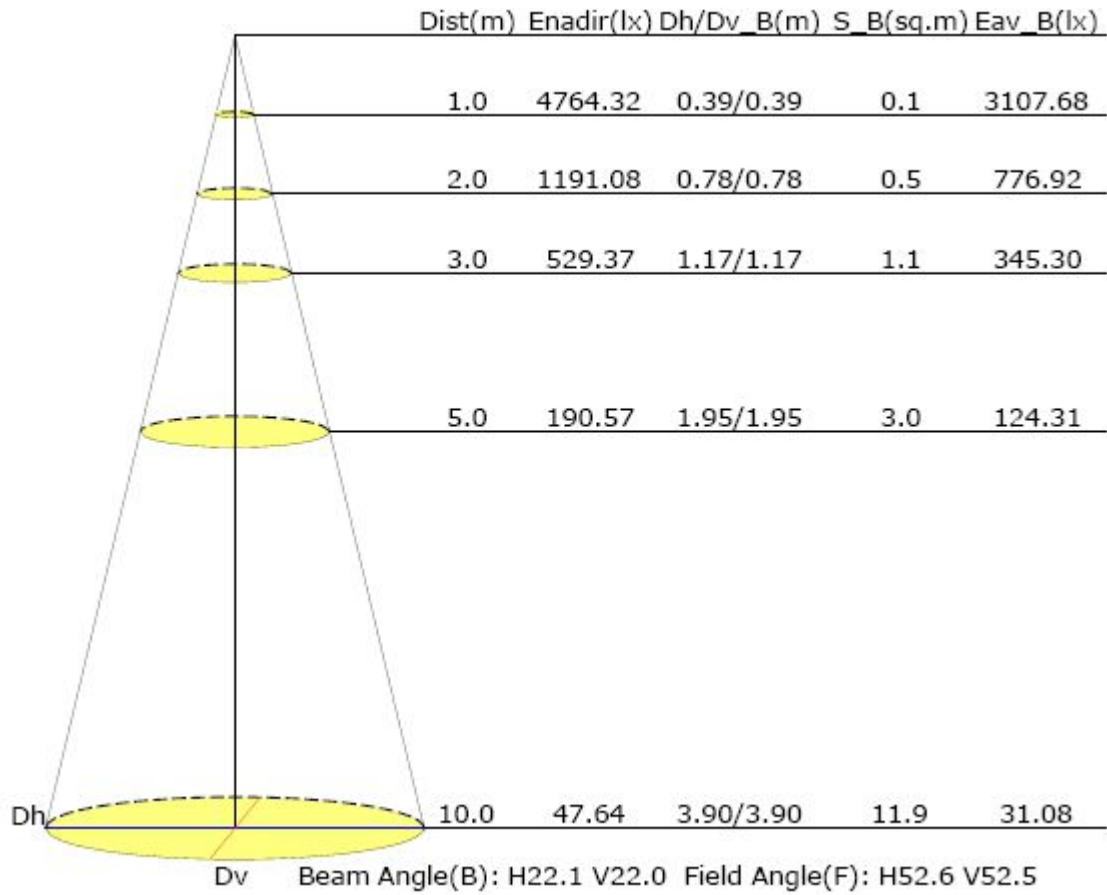

Illuminance at a Distance

7. Package

Inbox size:9X9X28cm
Carton size:48X48X30cm 25 Pcs
N.W11.4kg/ G.W15.5kg