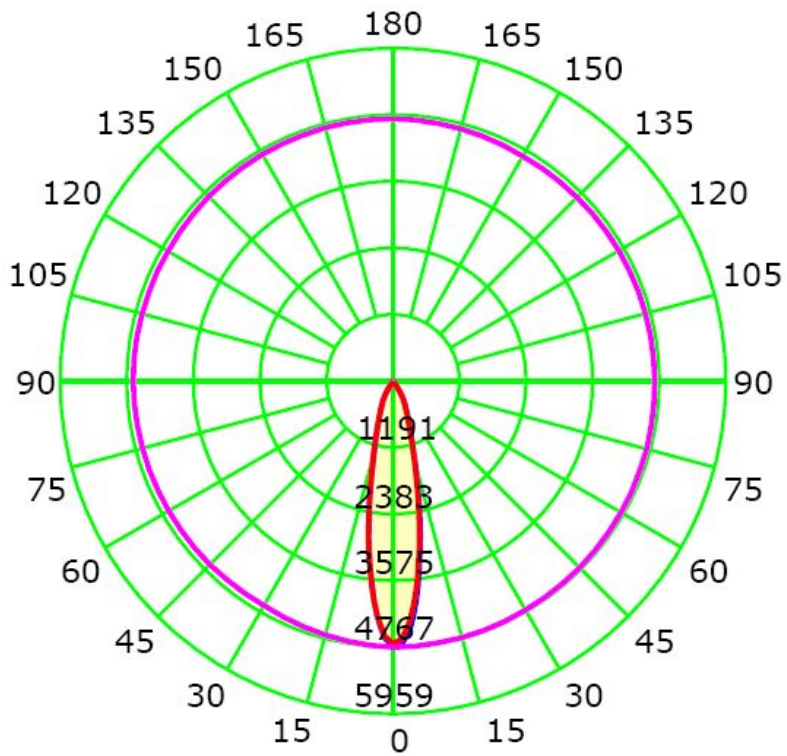

## LED Tracking light

|          |  |
|----------|--|
| Model    | LED Track light:<br>SS-TK-CREE-COB-12W-15D,24D,38D,60D |
| Diameter | ∅ 59.5mm   |
| Height   | 176mm  |
| Length   | 180mm  |

2. Specification

Whether the dimming power supply: no

Light angle: 24°(15°/24°/38°/60° optional )

LED Driver:Constant Current

Color temperature:

Warm white (3000K)

Natural White (4000K)

Cool White (5000K )

Lens: reflector and Glass Cover

Inbox size:9X9X28cm Carton size:48X48X30cm /25 Pcs/ N.W11.5kg/ G.W16kg

Guarantee period: 3 years

sales rooms:boutiques,galleries,

## 5. Application

shopping malls,car showrooms,museums,  
lighting of various vertical surfaces such as shelves,  
expositions,displays

Luminous Intensity Distribution Curve

Average Diffuse Angle(50%): 22.0° Unit: cd