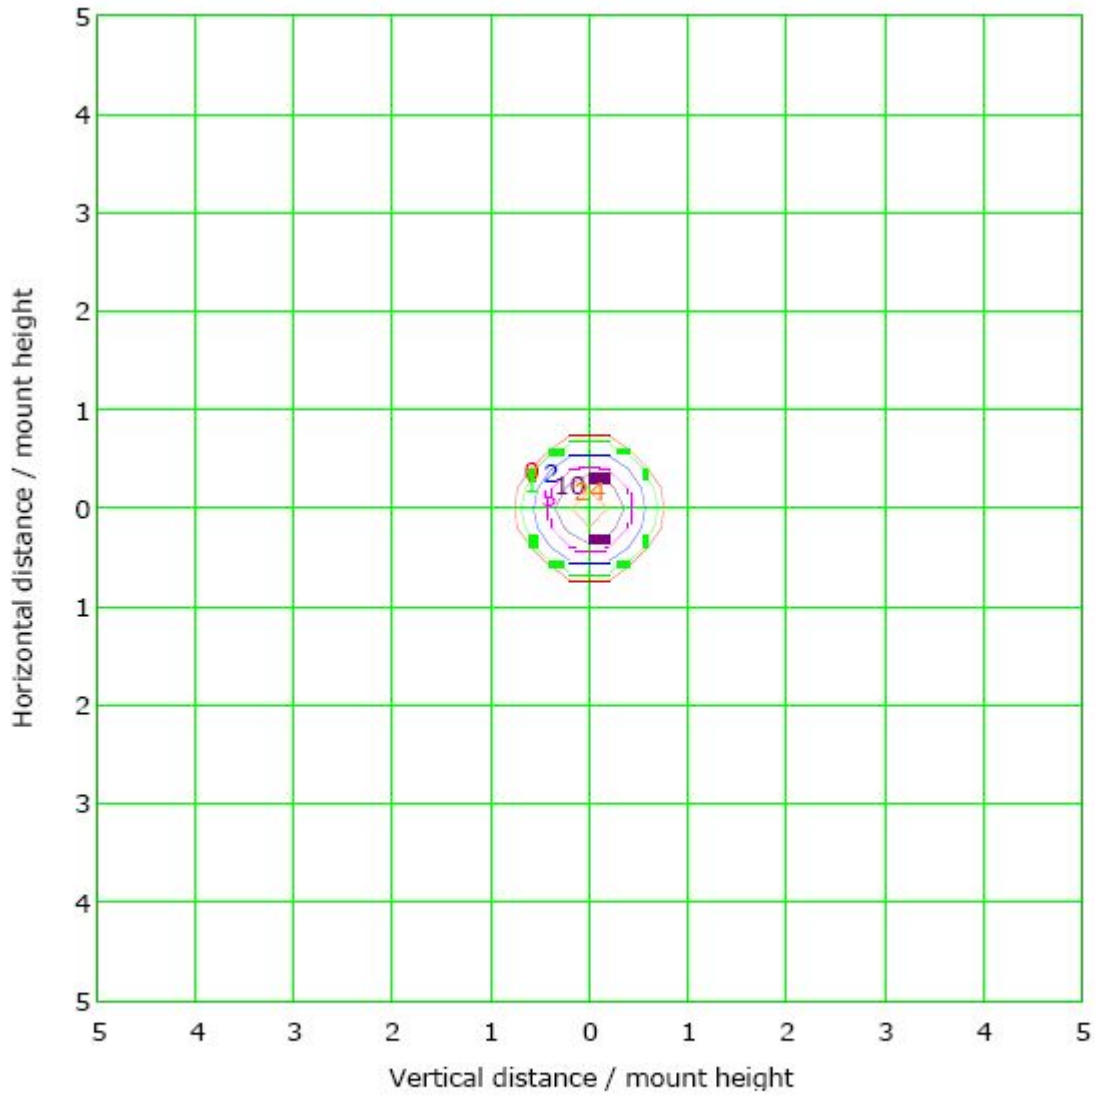

## LED Tracking light

|          |  |
|----------|--|
| Model    | LED Track light:<br>SS-TK-CREE-COB-12W-15D,24D,38D,60D |
| Diameter | ∅ 59.5mm   |
| Height   | 176mm  |
| Length   | 180mm  |

2. Specification

## 5. Application

shopping malls,car showrooms,museums,  
lighting of various vertical surfaces such as shelves,  
expositions,displays

Luminous Intensity Distribution Curve

Average Diffuse Angle(50%): 22.0° Unit: cd

— C0-C180 — C90-C270 — G1

IsoLux Plot

Mounting Height: 10.0m    Max Lux(100%): 47.7 lx

|                   |                   |
|-------------------|-------------------|
| — ( 1%): 0.5 lx   | — ( 2%): 1.0 lx   |
| — ( 5%): 2.4 lx   | — ( 10%): 4.8 lx  |
| — ( 20%): 9.5 lx  | — ( 50%): 23.8 lx |
| — (100%): 47.7 lx |                   |