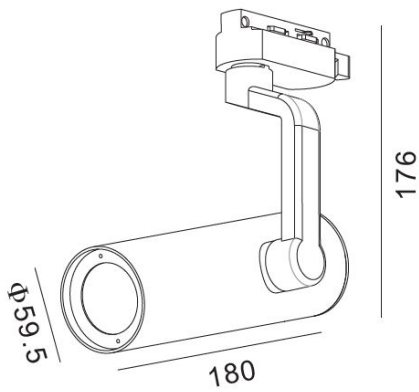

1. Product dimension:

## LED Tracking light

|          |  |
|----------|--|
| Model    | LED Track light:<br>SS-TK-CREE-COB-12W-15D,24D,38D,60D |
| Diameter | ∅ 59.5mm   |
| Height   | 176mm  |
| Length   | 180mm  |

2. Specification

|                           |   |
|---------------------------|---|
| Input Voltage (50HZ/60HZ) | 100-240V 300mA                            |
| Power                     | 12W                                       |
| Work temperature          | -40°C~+55°C                               |
| Life time                 | 50,000hrs                                 |
| Temp of the light         | ≤70° C                                    |
| Material                  | Aluminum light body + PC reflector        |
| Chip Brand                | Cree(1pc)                                 |
| Beam Angle                | 24° standard (15° /24° /38° 60° optional) |
| Emitting Color            | White(5000K) NW(4000K) WW(3000K)          |

Inbox size:9X9X28cm Carton size:48X48X30cm /25 Pcs/ N.W11.5kg/ G.W16kg

Guarantee period: 3 years

sales rooms:boutiques,galleries,