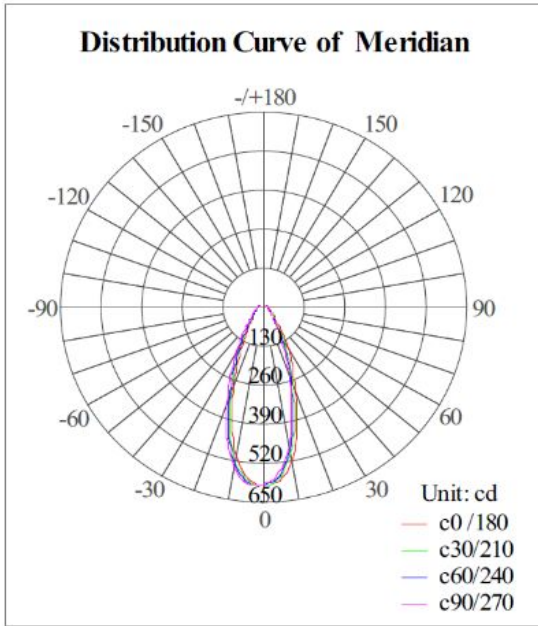

1. Product

SS-GU10-COB-5W-36D

2. Product Features:

- 1.Light source: 5W COB LED
- 2.Lifespan: 40,000hrs.
- 3.Bajo calentamiento, no UV o IR.
- 4.CRI: >80
- 5.Power Factor: >0,5.
- 6.Efficiency: >0.9.
- 7.homogeneous illumination
- 8.Optimized heatsink design aesthetic.
- 9.reaches a light output directional equal to that of a lamp 50W incandescent and consumes 80% less.
- 10.5 years warranty.
- 11.Certificates: CE RoHS .
- 12.Dimensions: 49.5mm Diam. X 54 mm.
- 13.Work with 230V AC.
- 14.Dimmable by triac system

3. Specification

Product code	COLOR	TEMPERATURE	VOLTAGE	Wattage	Lumen	Luminous Efficiency	Beam Angle
SS-GU10-COB-5W-36D	Warm White	2800K~3000K	230VAC	5W	334lm	72m/w	36°±2°
	Natural white	4000K~4500K	230VAC	5W	367lm	76m/w	36°±2°
	Cool White	5700K~6300K	230VAC	5W	400lm	80m/w	36°±2°

4. Test:

SS-GU10-COB-5W-36D

2800-3000K

36°

36°

Illumination Cone Curve

5.Applications

- spot lighting
- architectural lighting.
- Designer Lighting.
- General Lighting.
- commercial Lighting.