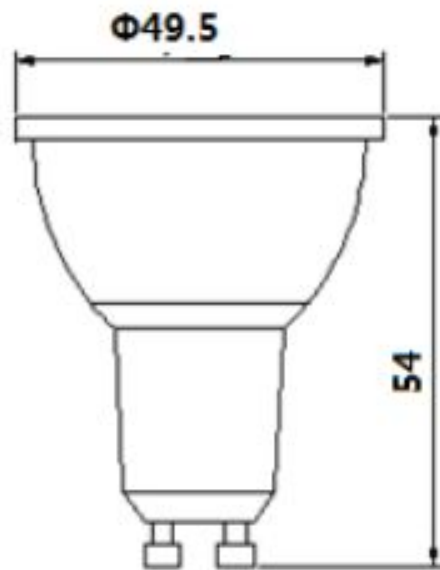

1. Product

SS-GU10-COB-5W-36D

2. Product Features:

- 1.Light source: 5W COB LED
- 2.Lifespan: 40,000hrs.
- 3.Bajo calentamiento, no UV o IR.
- 4.CRI: >80
- 5.Power Factor: >0,5.
- 6.Efficiency: >0.9.
- 7.homogeneous illumination
- 8.Optimized heatsink design aesthetic.
- 9.reaches a light output directional equal to that of a lamp 50W incandescent and consumes 80% less.
- 10.5 years warranty.
- 11.Certificates: CE RoHS .
- 12.Dimensions: 49.5mm Diam. X 54 mm.
- 13.Work with 230V AC.
- 14.Dimmable by triac system

3. Specification

Product code	COLOR	TEMPERATURE	VOLTAGE	Wattage	Lumen	Luminous Efficiency	Beam Angle
SS-GU10-COB-5W-36D	Warm White	2800K~3000K	230VAC	5W	334lm	72m/w	36°±2°
	Natural white	4000K~4500K	230VAC	5W	367lm	76m/w	36°±2°
	Cool White	5700K~6300K	230VAC	5W	400lm	80m/w	36°±2°

4. Test:

SS-GU10-COB-5W-36D

2800-3000K

36°

36°

Illumination Cone Curve

5.Applications

- spot lighting
- architectural lighting.
- Designer Lighting.
- General Lighting.
- commercial Lighting.

6. Packing:

NO.	BOX SIZE	Unit Weight	Units per case	Package dimensions	Shipping Weight
SS-GU10-COB-5W-36D	53X53X73 MM	0,080 KG	200 PCS/Carton	570X570X180 MM	16,0 KG

7. WARNING

- A. Switch off the power before replacing lamp;
- B. Keep away from direct sunshine and high temperature;
- C. Do not light the led light 24hours per day constantly.
- D. All goods will be guaranteed for 24months after shipment for normal use only.
- E. Improper use (wrong voltage, wrong power supply, wrong dimmer etc) will not be guaranteed.
- F. For quality problem,we will send free replacements for bulbs or other spare parts as requested together with next order.
- G. For damaged goods, you need to inform us within three days after receiving the goods.We will send you replacement spare parts (bulbs) or help to claim from the forwarder.