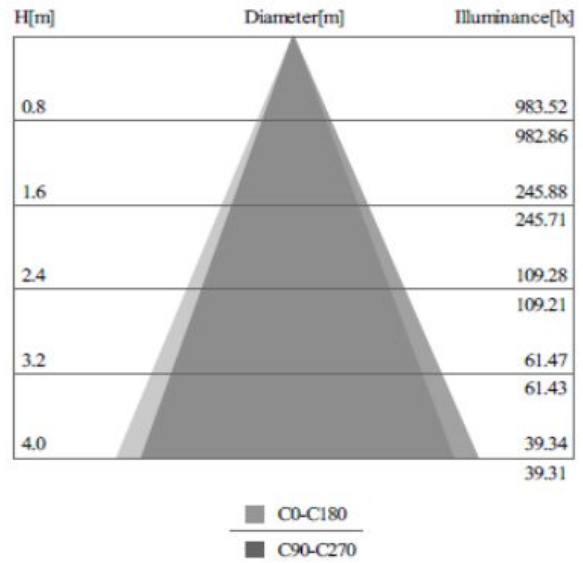

1. Product

SS-GU10-COB-5W-36D

2. Product Features:

- 1.Light source: 5W COB LED
- 2.Lifespan: 40,000hrs.
- 3.Bajo calentamiento, no UV o IR.
- 4.CRI: >80
- 5.Power Factor: >0,5.
- 6.Efficiency: >0.9.
- 7.homogeneous illumination
- 8.Optimized heatsink design aesthetic.
- 9.reaches a light output directional equal to that of a lamp 50W incandescent and consumes 80% less.
- 10.5 years warranty.
- 11.Certificates: CE RoHS .
- 12.Dimensions: 49.5mm Diam. X 54 mm.
- 13.Work with 230V AC.
- 14.Dimmable by triac system

3. Specification

Product code	COLOR	TEMPERATURE	VOLTAGE	Wattage	Lumen	Luminous Efficiency	Beam Angle
SS-GU10-COB-5W-36D	Warm White	2800K~3000K	230VAC	5W	334lm	72m/w	36°±2°
	Natural white	4000K~4500K	230VAC	5W	367lm	76m/w	36°±2°
	Cool White	5700K~6300K	230VAC	5W	400lm	80m/w	36°±2°

4. Test:

SS-GU10-COB-5W-36D

2800-3000K

36°

36°

Illumination Cone Curve

5.Applications

- spot lighting
- architectural lighting.
- Designer Lighting.
- General Lighting.
- commercial Lighting.

6. Packing:

NO.	BOX SIZE	Unit Weight	Units per case	Package dimensions	Shipping Weight
SS-GU10-COB-5W-36D	53X53X73 MM	0,080 KG	200 PCS/Carton	570X570X180 MM	16,0 KG

7. WARNING

- A. Switch off the power before replacing lamp;
- B. Keep away from direct sunshine and high temperature;
- C. Do not light the led light 24hours per day constantly.
- D. All goods will be guaranteed for 24months after shipment for normal use only.
- E. Improper use (wrong voltage, wrong power supply, wrong dimmer etc) will not be guaranteed.
- F. For quality problem,we will send free replacements for bulbs or other spare parts as requested together with next order.
- G. For damaged goods, you need to inform us within three days after receiving the goods.We will send you replacement spare parts (bulbs) or help to claim from the forwarder.